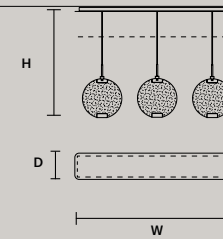

HORO C3 LN 125

W 125 cm / 49.20"
D 20 cm / 7.90"
H MAX 155 cm / 61.00"

STANDARD INTEGRATED LED LIGHTING
43,2 W CRI>95
3000 K – 4608 NOMINAL LM

ON REQUEST
43,2 W CRI>95
2700 K – 4392 NOMINAL LM

DIMMABLE
0-10V