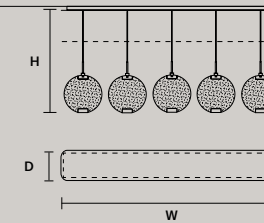

HORO C5 LN 175

W 175 cm / 68.90"
D 20 cm / 7.90"
H MAX 155 cm / 61.00"

STANDARD INTEGRATED LED LIGHTING
72 W CRI>95
3000 K – 7680 NOMINAL LM

ON REQUEST
72 W CRI>95
2700 K – 7320 NOMINAL LM

DIMMABLE
0-10V