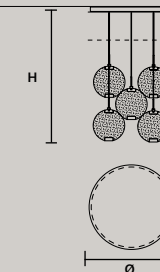

DIMMABLE
0-10V

HORO C5 RD 80

ø 80 cm / 31.50"
H MAX 155 cm / 61.00"

STANDARD INTEGRATED LED LIGHTING
72 W CRI>95
3000 K – 7680 NOMINAL LM

ON REQUEST
72 W CRI>95
2700 K – 7320 NOMINAL LM

DIMMABLE
0-10V

DISCOVER MORE

SINGLE CANOPIES

SINGLE CANOPY

	SIZE	FINISHINGS	PRODUCT NAME
	Ø 10 cm / 3.90" H 4,3 cm / 1.70"	G18	HORO S1

SINGLE CANOPY

	SIZE	FINISHINGS	PRODUCT NAME
	Ø 19,2 cm / 7.60" H 4 cm / 1.60"	G18	HORO S3

SINGLE CANOPY

	SIZE	FINISHINGS	PRODUCT NAME
	Ø 19,2 cm / 7.60" H 4 cm / 1.60"	G18	HORO S5

MULTIPLE CANOPIES

LINEAR CANOPY LN 125

	SIZE	FINISHINGS	PRODUCT NAME
	W 125 cm / 49.20" D 20 cm / 7.90" H 4 cm / 1.60"	V98	HORO C3 LN 125

LINEAR CANOPY LN 175

	SIZE	FINISHINGS	PRODUCT NAME
	W 175 cm / 68.90" D 20 cm / 7.90" H 4 cm / 1.60"	V98	HORO C5 LN 175

ROUND CANOPY RD 60

	SIZE	FINISHINGS	PRODUCT NAME
	Ø 60 cm / 23.60" H 4 cm / 1.60"	V98	HORO C3 RD 60